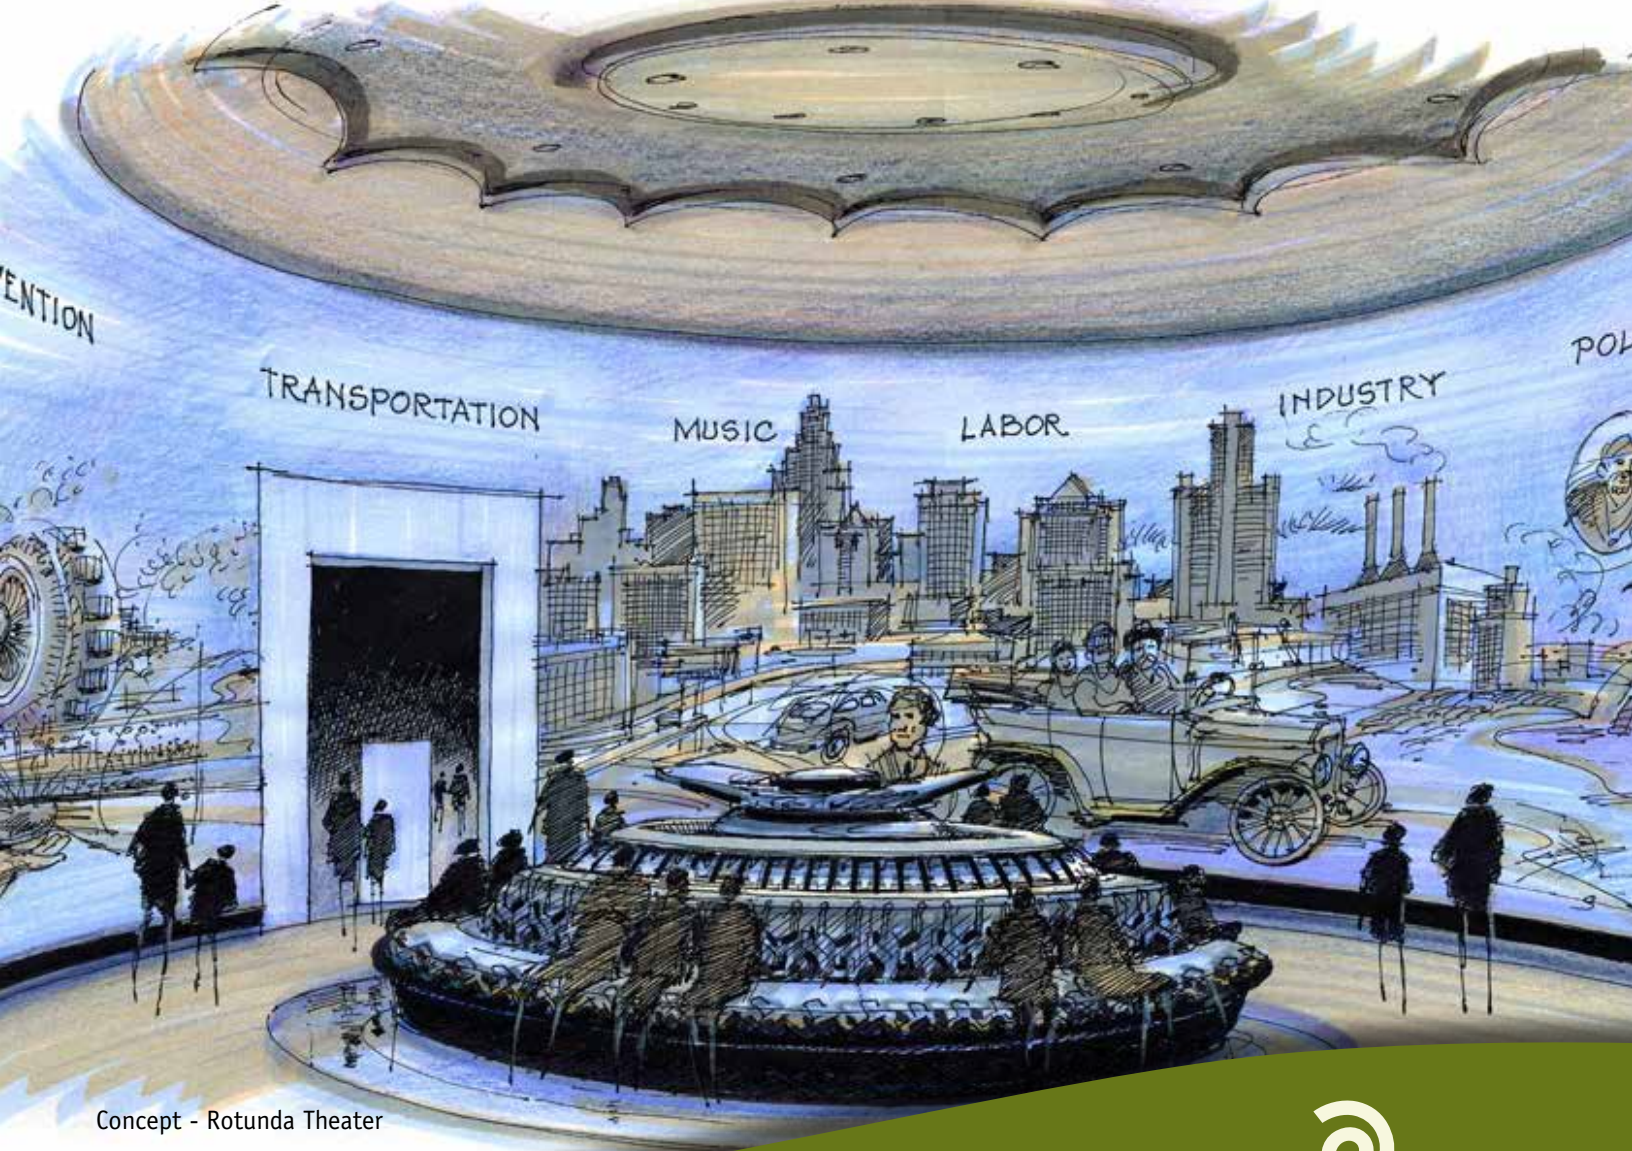

Concept - Rotunda Theater

André & Associates
[Interpretation and Design Ltd.]

[visit us]
www.aaid.ca